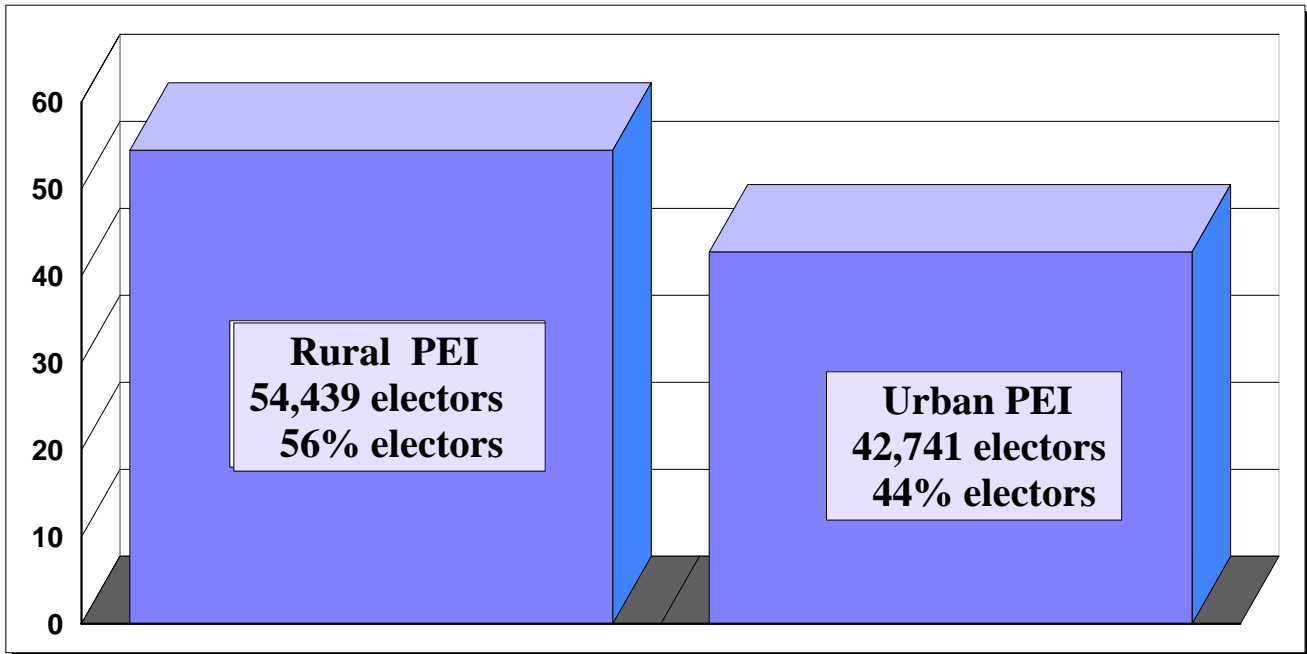

Prince Edward Island

Number of Electors Rural / Urban

September 2003 Enumeration Data

Rural: 54,439 electors

Urban: Charlottetown Summerside, Stratford & Cornwall 42,741 electors